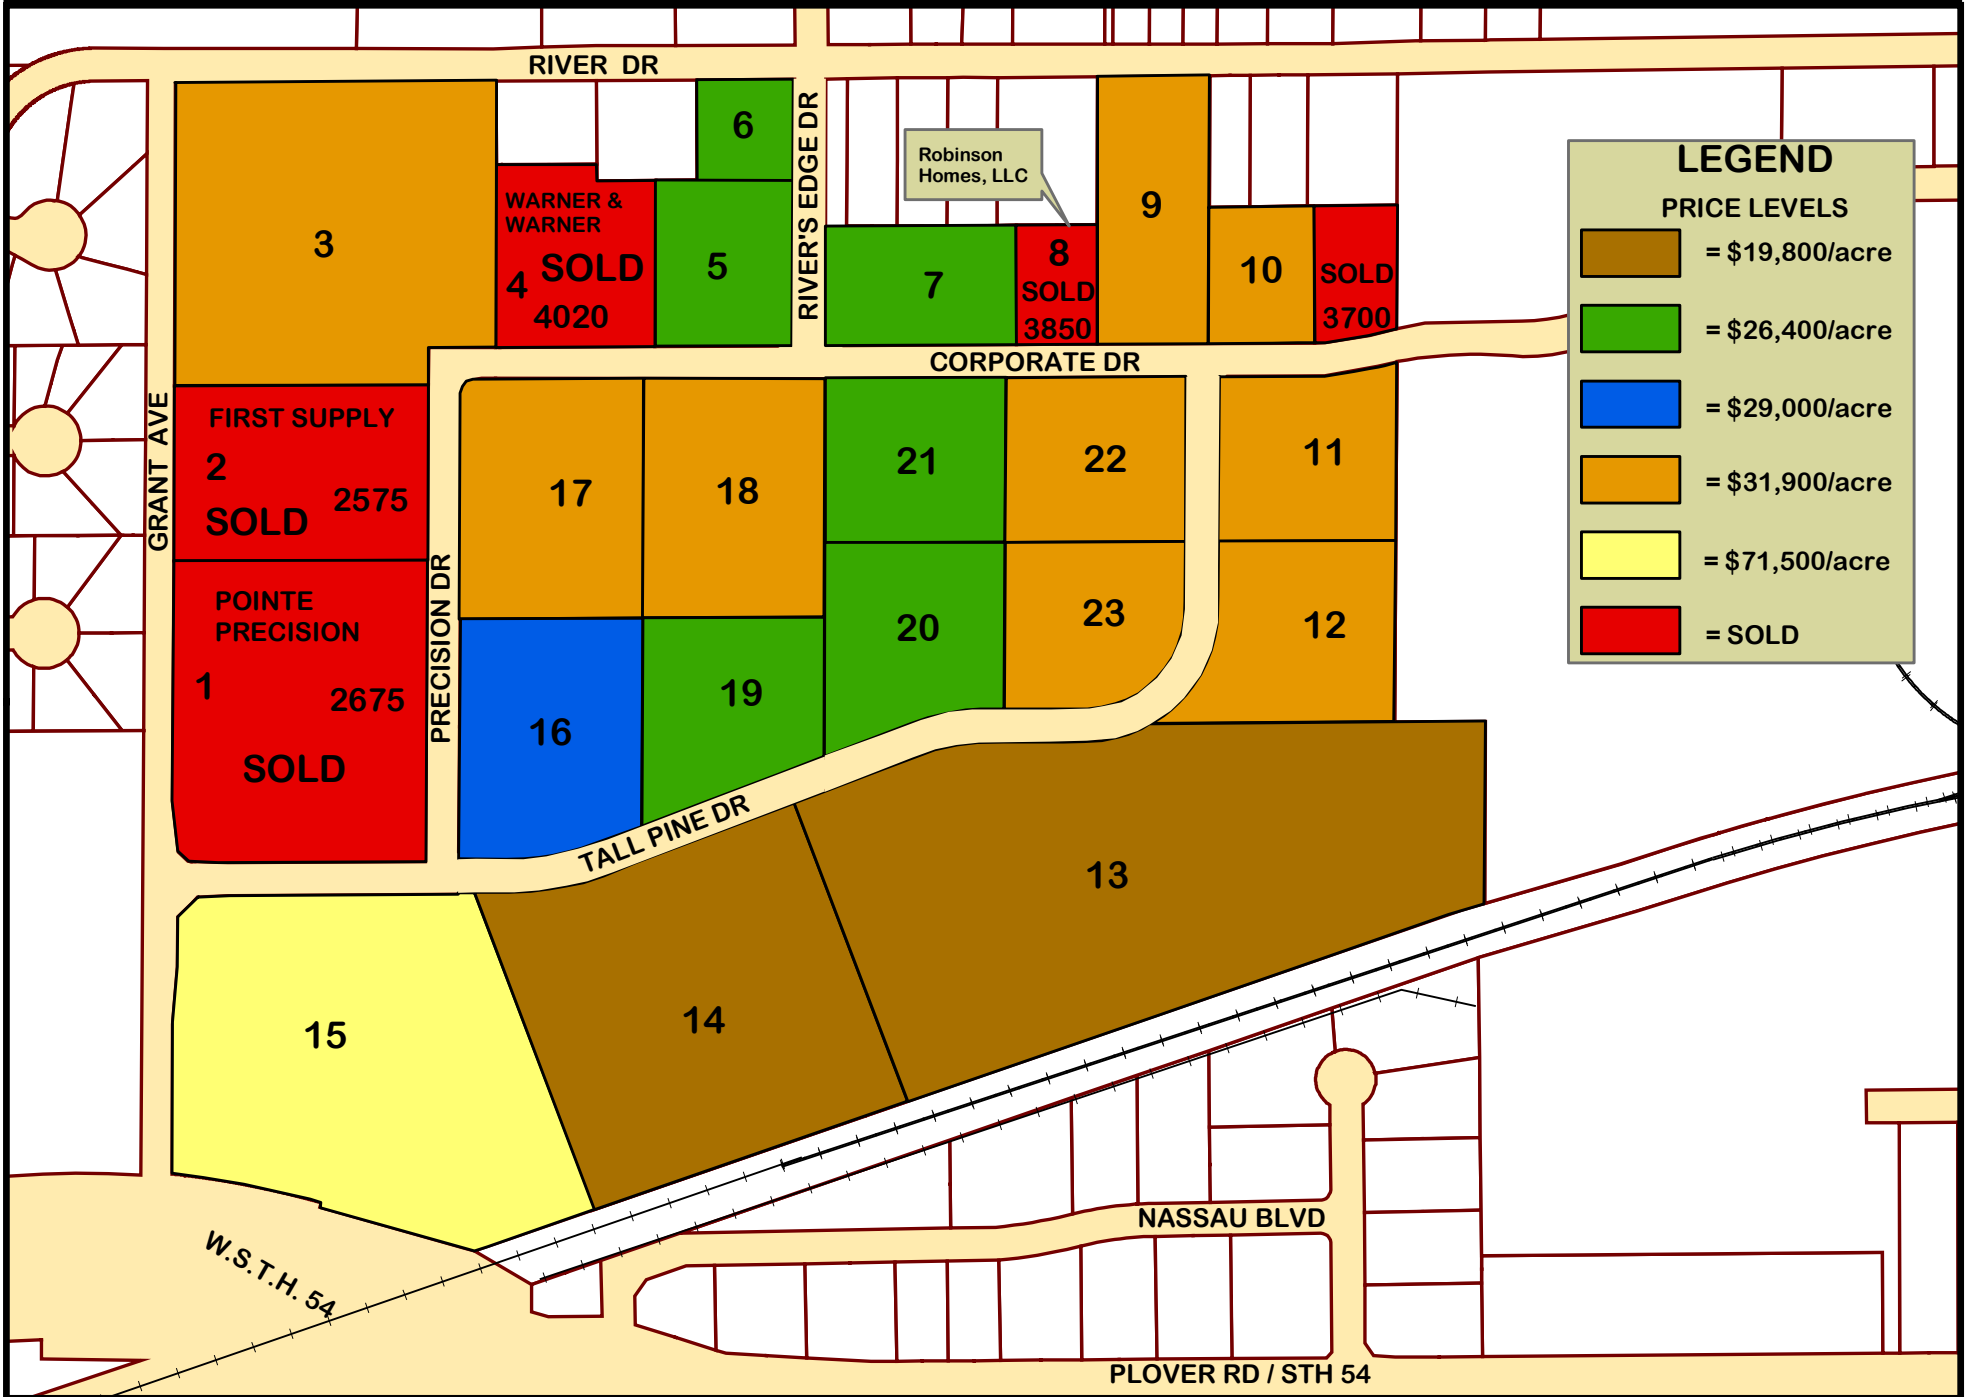

**VILLAGE OF PLOVER:
PINES CORPORATE CENTRE**
Portage County, Wisconsin

Produced by: GIS Dept.
Date: Feb. 25, 2009
File: pinescorporate-acres.mxd

LEGEND

PRICE LEVELS

-  = \$19,800/acre
-  = \$26,400/acre
-  = \$29,000/acre
-  = \$31,900/acre
-  = \$71,500/acre
-  = SOLD